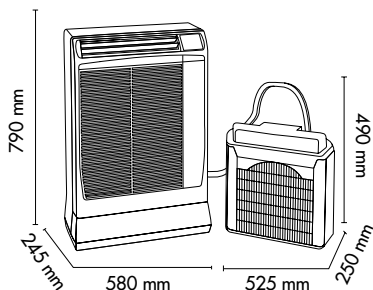

# ULISSE ECO - CONSOLE SPLIT

- Just 24 cm depth, this special air conditioner is equipped with the Full DC Inverter technology of iSERIES.
- Thanks to the special Aeroquip quick connection certified for R32, it doesn't require the intervention of an installer for its installation or its transfer.
- The condensate is vaporized through the case positioned outside, so it is not necessary to drain the condensate.
- Equipped with an efficient Twin Rotary Inverter compressor, Ulisse Eco is particularly silent thanks to suitably selected components.
- The new softtouch remote controller, with an innovative concept, adds important features to the unit.
- Also available with integrated WiFi and dedicated App.

## DIMENSIONAL DATA

Soft touch remote controller  
supplied with the unit

Code	Model	*Max Cooling capacity [kW]	SEER	Price €
397028967	ULISSE ECO - FULL DC Inverter air conditioner using R32 - infrared remote controller with built-in temperature sensor - refrigeration pipe length 1.8 m	4.00	5.2	<b>2.920</b>
397028973	ULISSE ECO WiFi - FULL DC Inverter air conditioner using R32 - infrared remote controller with built-in temperature sensor - refrigeration pipe length 1.8 m - WiFi integrato	4.00	5.2	<b>3.000</b>
387027191	Ulisse Bracket kit	-	-	<b>54</b>
397016929	2 meter pipe extension kit	-	-	<b>347</b>
397016930	4 meter pipe extension kit	-	-	<b>374</b>